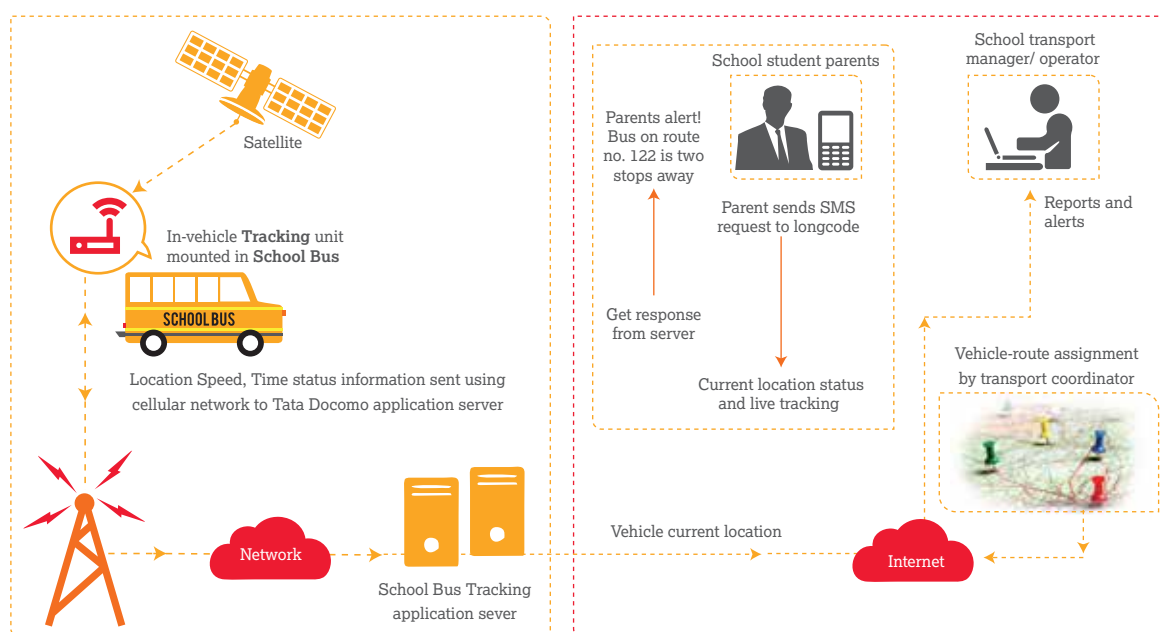

TRACK YOUR
FLEET OF
SCHOOL BUSES.
ANYTIME.
ANYWHERE.

**SCHOOL BUS
TRACKING**

School Bus Tracking is a location based service that helps you track the safety and location of school children while in transit, anytime, anywhere. Educational institutes across the country are steadily adopting this service for safety and security of children.

A SMART SAFETY SOLUTION

Our School Bus Tracking is specially designed for you to manage your fleet of buses effortlessly by transforming them into Smart Buses. This service provides real-time information on whereabouts of your buses. Security features like access card, live image capture can also be integrated to ensure added safety of school children.

Typical Architecture

Tata Docomo Business Services offers a management solution in real-time that uses network connectivity and GPS based location information to locate school buses, and an intuitive portal to significantly improve safety and efficiency for the fleet.

FEATURES

- **Real time tracking:** Track your bus real time on web
 - **Route replay:** Replay the route that a bus has taken
 - **Geo-fencing:** Get an alert as soon as the bus deviates from defined location
 - **Geo-tagging:** Each bus stop is marked on map to know bus position relative to school stops
 - **Parent alerts:** Parents of the wards get alerts for pick-up and drop when school bus is reaching their respective stop
 - **Speed estimates:** Get average and real time speed
 - **Over speeding alerts:** Set a target speed and get sms alert on over speed. Also, get a history of all such alerts
-