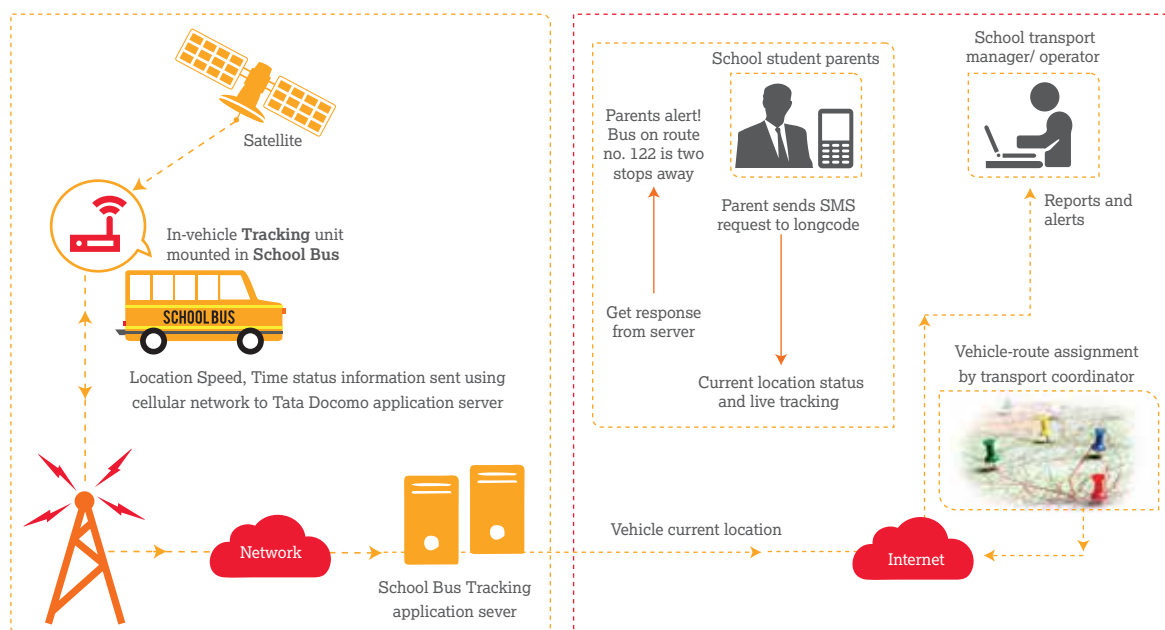

TRACK YOUR  
FLEET OF  
SCHOOL BUSES.  
ANYTIME.  
ANYWHERE.

---

**SCHOOL BUS  
TRACKING**

School Bus Tracking is a location based service that helps you track the safety and location of school children while in transit, anytime, anywhere. Educational institutes across the country are steadily adopting this service for safety and security of children.

# A SMART SAFETY SOLUTION

Our School Bus Tracking is specially designed for you to manage your fleet of buses effortlessly by transforming them into Smart Buses. This service provides real-time information on whereabouts of your buses. Security features like access card, live image capture can also be integrated to ensure added safety of school children.

## Typical Architecture

Tata Docomo Business Services offers a management solution in real-time that uses network connectivity and GPS based location information to locate school buses, and an intuitive portal to significantly improve safety and efficiency for the fleet.

## FEATURES

- **Real time tracking:** Track your bus real time on web
  - **Route replay:** Replay the route that a bus has taken
  - **Geo-fencing:** Get an alert as soon as the bus deviates from defined location
  - **Geo-tagging:** Each bus stop is marked on map to know bus position relative to school stops
  - **Parent alerts:** Parents of the wards get alerts for pick-up and drop when school bus is reaching their respective stop
  - **Speed estimates:** Get average and real time speed
  - **Over speeding alerts:** Set a target speed and get sms alert on over speed. Also, get a history of all such alerts
- 